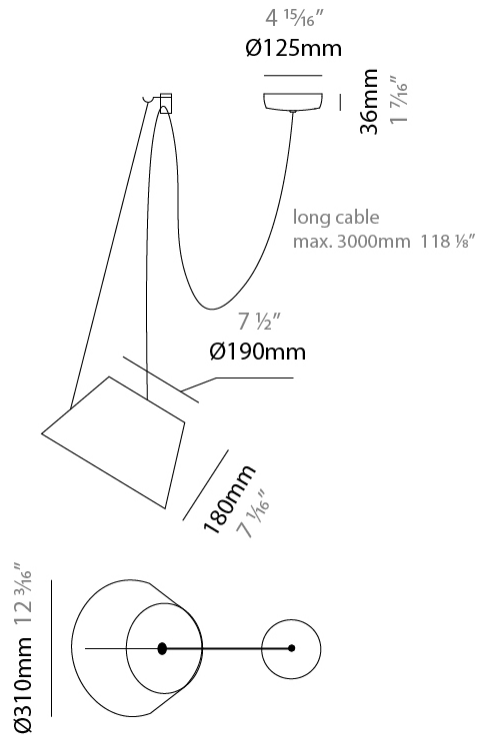

PROJECT	
TYPE	
SPECIFIER	
QUANTITY	
DATE	

SENTO SUSPENSION

D111038-

base number   Finish
Options

1. To build a product code in our configurator select the specify button on the base model # product page
2. To build a manual product code on this datasheet choose from the options listed below in blue font and add the suffix to the base model #

GENERAL

Series: Sento
Brand: Ole
Division: Design
Mounting Type: Suspension
Mounting Location: Ceiling
Subcategory: Pendant

PHYSICAL

Shape: Bell
Diameter (mm): 310
Diameter (in): 12 ³/₁₆
Height (mm): 180
Height (in): 7 ¹/₁₆
Max. Overall Height (mm): 3180
Max. Overall Height (in): 125 ³/₁₆
Light Distribution: Direct
Weight (kg): 1.3
Weight (lbs): 2.9
Diffuser:rylic - Satin
Fixture Finish: [WHi / MBK / MWH](#)
Fixture Material: Metal
Cable Details: 2000mm Cable

ELECTRICAL

Number of Lamps: 1
Lamp Type: LED Retrofit
Lamp Shape: A19
Bulb Included: Bulb Not Included
Max. Wattage Per Lamp (W): 7
Lamp Base: E26
Input Voltage (V): 120
Upon Request: 277Vac / GU24

LED

OPTICAL

Adjustability: Tilting

RATINGS AND CERTIFICATIONS

Certified By: Certified for North American Standards
IP rating: IP20