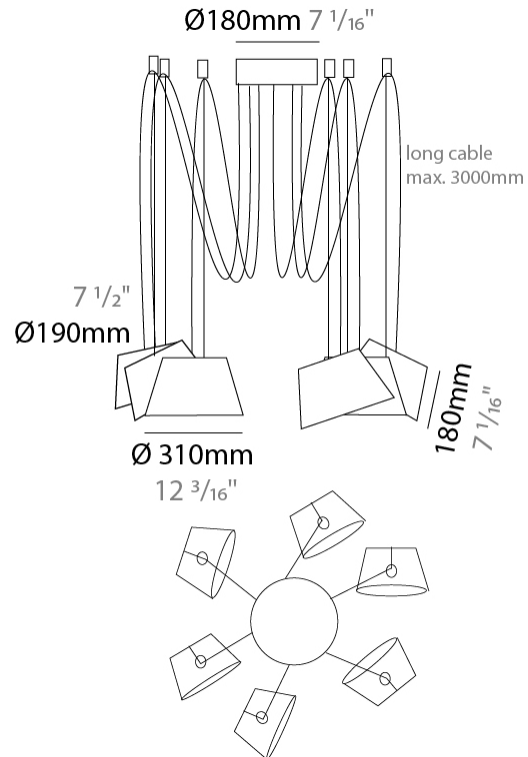

SENTO SUSPENSION

D111044-

base number   Finish
Options

1. To build a product code in our configurator select the specify button on the base model # product page
2. To build a manual product code on this datasheet choose from the options listed below in blue font and add the suffix to the base model #

GENERAL

Series: Sento _____
Brand: Ole _____
Division: Design _____
Mounting Type: Suspension _____
Mounting Location: Ceiling _____
Subcategory: Pendant _____

PHYSICAL

Shape: Bell _____
Diameter (mm): 310 _____
Diameter (in): 12 ³/₁₆ _____
Height (mm): 180 _____
Height (in): 7 ¹/₁₆ _____
Max. Overall Height (mm): 3180 _____
Max. Overall Height (in): 125 ³/₁₆ _____
Light Distribution: Direct _____
Weight (kg): 4.5 _____
Weight (lbs): 9.9 _____
Diffuser:rylic - Satin _____
Fixture Finish: [WHI / MBK / MWH](#) _____
Fixture Material: Metal _____
Cable Details: 3000mm Cable _____

ELECTRICAL

Number of Lamps: 6 _____
Lamp Type: LED Retrofit _____
Lamp Shape: A19 _____
Bulb Included: Bulb Not Included _____
Max. Wattage Per Lamp (W): 7 _____
Lamp Base: E26 _____
Input Voltage (V): 120 _____
Upon Request: 277Vac / GU24 _____

LED

OPTICAL

Adjustability: Tilting _____

RATINGS AND CERTIFICATIONS

Certified By: Certified for North American Standards _____
IP rating: IP20 _____