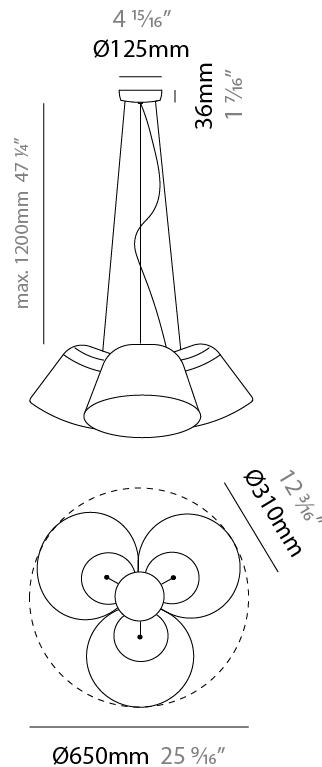

SENTO SUSPENSION

D111045-

base number   Finish (Diamond)   Finish (Triangle)

1. To build a product code in our configurator select the specify button on the base model # product page
2. To build a manual product code on this datasheet choose from the options listed below in blue font and add the suffix to the base model #

GENERAL

Series: Sento
Brand: Ole
Division: Design
Mounting Type: Suspension
Mounting Location: Ceiling
Subcategory: Pendant

PHYSICAL

Shape: Bell
Diameter (mm): 310
Diameter (in): 25 ⁹/₁₆
Height (mm): 180
Height (in): 7 ¹/₁₆
Max. Overall Height (mm): 1416
Max. Overall Height (in): 55 ³/₄
Light Distribution: Direct
Weight (kg): 4.7
Weight (lbs): 10.3
Diffuser:rylic - Satin
Fixture Finish: WHI / MBK / BEI/ MSA / OGR / MWH
Holder Finish: WHI / MBK
Fixture Material: Metal
Cable Details: 3000mm Cable

ELECTRICAL

Number of Lamps: 3
Lamp Type: LED Retrofit
Lamp Shape: A19
Bulb Included: Bulb Not Included
Max. Wattage Per Lamp (W): 7
Lamp Base: E26
Input Voltage (V): 120
Upon Request: 277Vac / GU24

LED

OPTICAL

Adjustability: Tilting

RATINGS AND CERTIFICATIONS

Certified By: Certified for North American Standards
IP rating: IP20

PROJECT	
TYPE	
SPECIFIER	
QUANTITY	
DATE